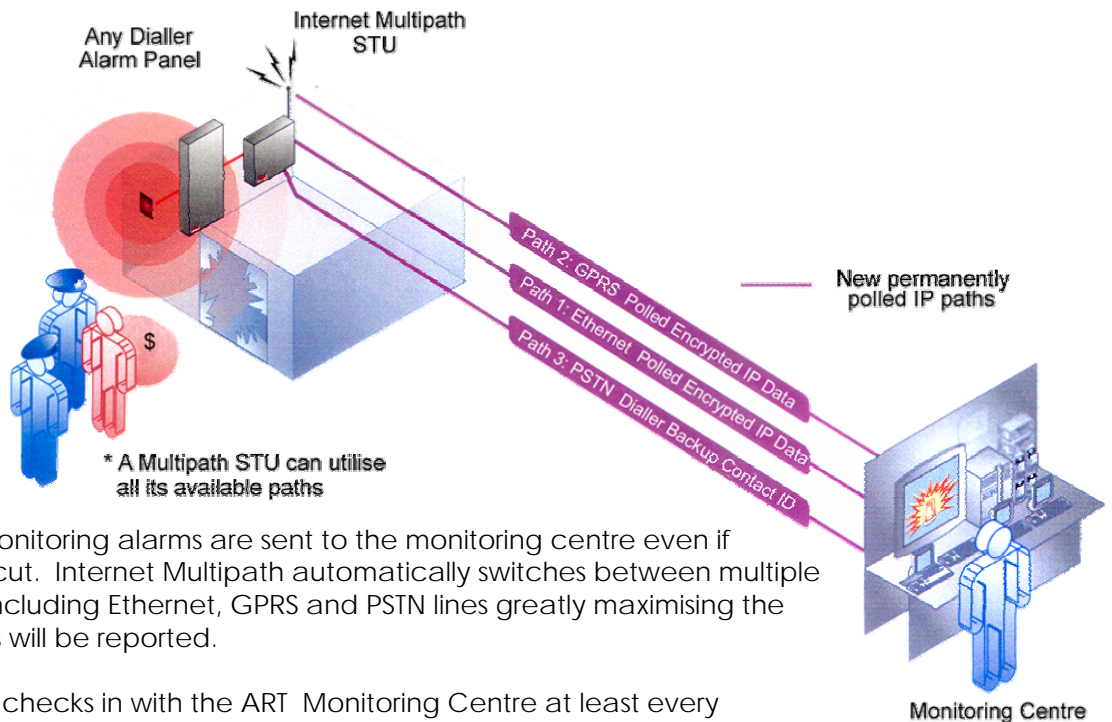

**Introducing Internet Multipath Monitoring** which utilizes all facets of the modern communications network – Internet, GPRS, PSTN.

**ART Security provides the ultimate protection of your critical assets**

- affordable, high security monitoring for commercial and domestic premises
- can be added to most existing alarm systems
- line integrity checks every 90 seconds
- multiple supervised alarm communications paths
- reduced phone costs and unwanted alarms
- typically less expensive than Securitel

If a smart intruder should attack your system's weakest link i.e. the telephone line between your system and the monitoring centre, then the latest in secure monitoring **Internet Monitoring** is the service for you

With Internet Multipath Monitoring alarms are sent to the monitoring centre even if your telephone lines are cut. Internet Multipath automatically switches between multiple communications routes including Ethernet, GPRS and PSTN lines greatly maximising the chances that your alarms will be reported.